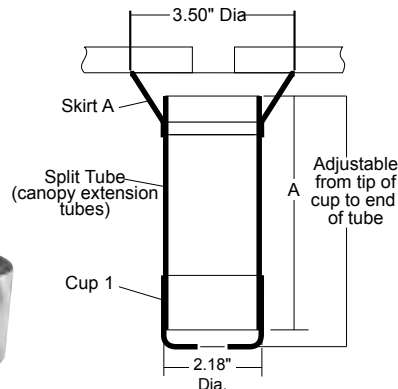

Retrofit Model B Recessed

Part No.	Description	Price
ESFRMBC50	Rec'd Model B 1/2" Chrome	61¢
ESFRMBC75	Rec'd Model B 3/4" Chrome	61¢

Extension Tubes

To be used with our 2-Piece standard and retrofit escutcheons. Tubes are wrapped for surface protection. Made of stainless steel.

Part No.	Description	Price
ESETC4	4" Chrome - Tube Only	\$1.50
ESETC6	6" Chrome - Tube Only	\$2.28
ESETC8	8" Chrome - Tube Only	\$3.01
ESETC10	10" Chrome - Tube Only	\$3.74
ESETW4	4" White - Tube Only	\$1.35
ESETW6	6" White - Tube Only	\$2.00
ESETW8	8" White - Tube Only	\$2.56
ESETW10	10" White - Tube Only	\$3.22

Retrofit Cup#1

Part No.	Description	Price
ESRFC1C50	Cup#1 1/2" Chrome	73¢
ESRFC1B50	Cup#1 1/2" Brass	92¢
ESRFC1W50	Cup#1 1/2" White	73¢

1-Piece Canopy

These canopies are made of heavy steel construction, making them hard to bend.